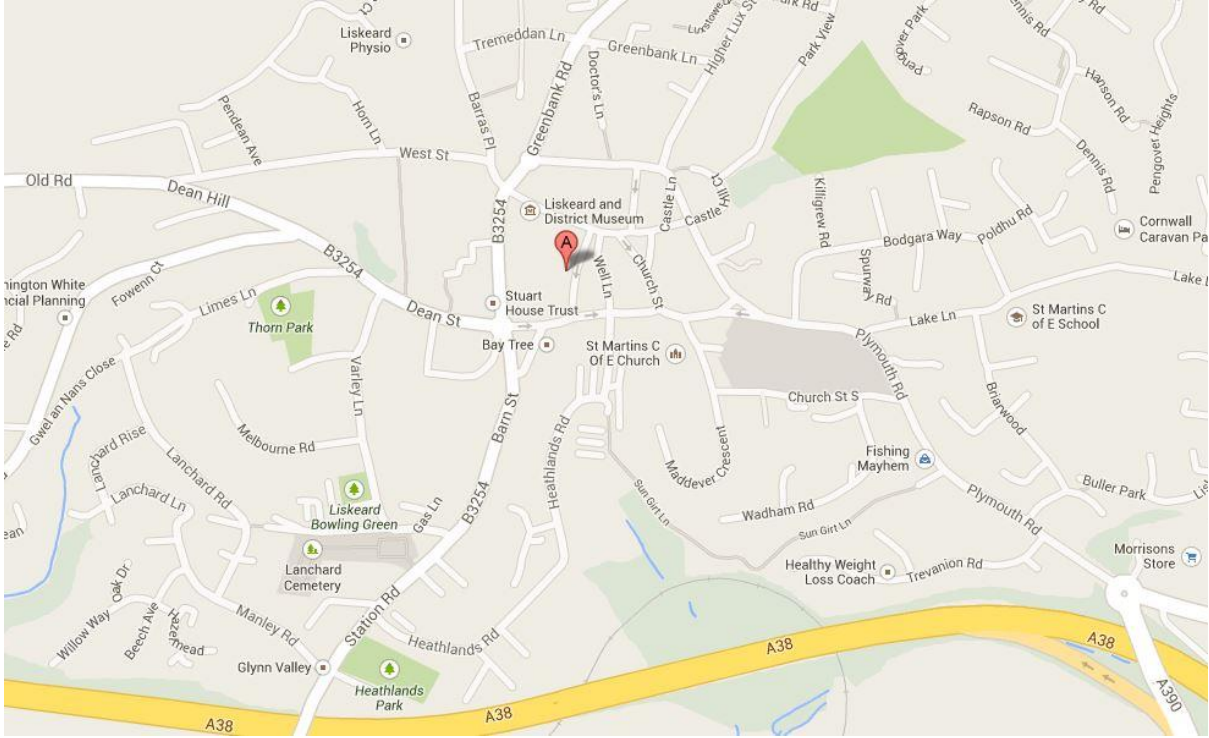

**Directions to the RIO Liskeard address
26 Fore Street, Liskeard, Cornwall, PL14 3JB**

Click [here](#) to go to Google maps where you can put in your postcode to get detailed directions to our Liskeard premises.

Please note that there is no parking available directly outside the premises, but you can download information about parking in Liskeard town centre [here](#).

There is a train station in Liskeard which is a short journey away. The train is on the direct line between Devon and the west of Cornwall.

Bus links are available [here](#).

**RIO Liskeard address
26 Fore Street, Liskeard, Cornwall, PL14 3JB**