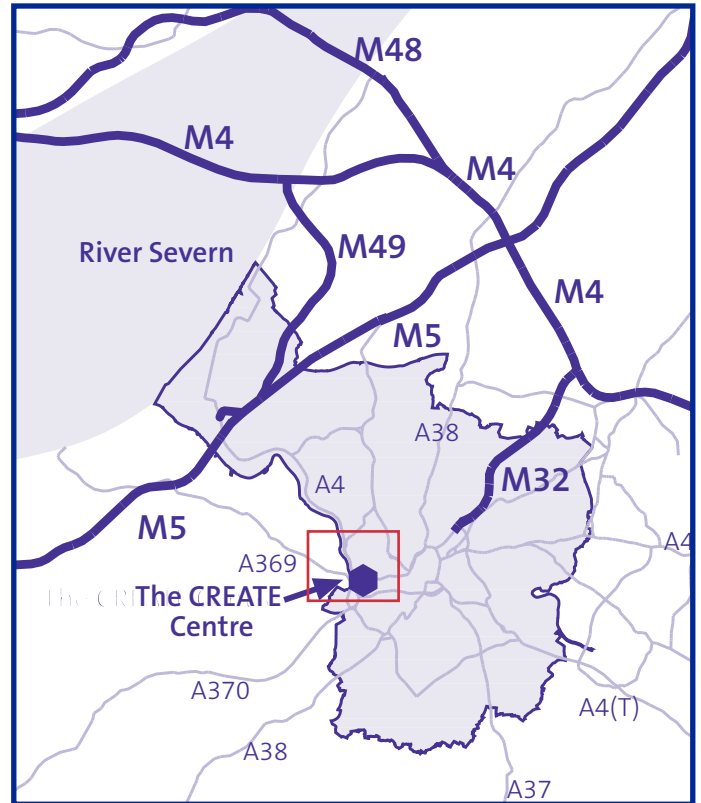

## How to get here ...

The CREATE Centre is located in one of the three large red brick tobacco warehouses in Cumberland Basin, lying halfway between Clifton Suspension Bridge and the SS Great Britain.

See next page for detailed plan of the local area.