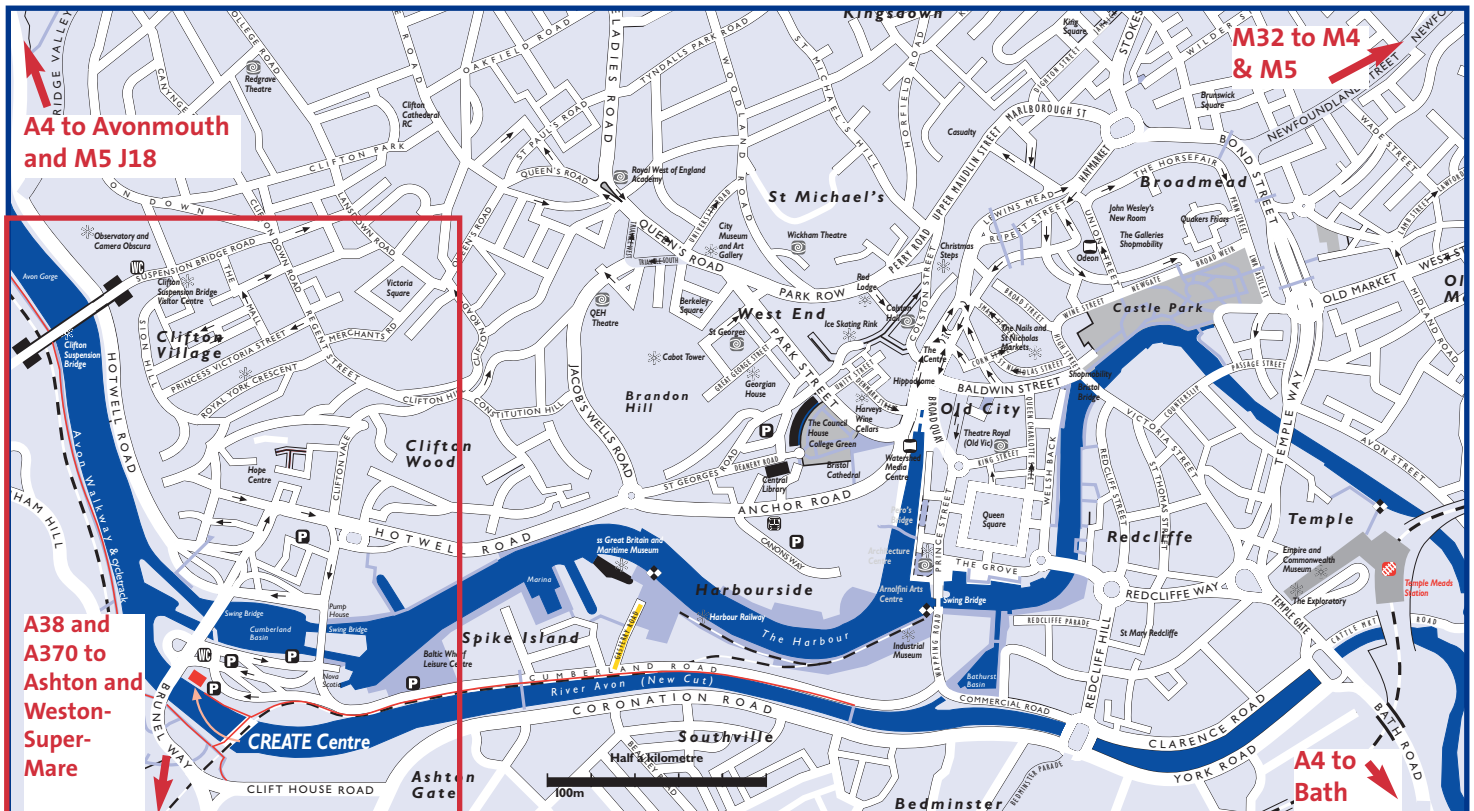

## How to get here ...

The CREATE Centre is located in one of the three large red brick tobacco warehouses in Cumberland Basin, lying halfway between Clifton Suspension Bridge and the SS Great Britain.

See next page for detailed plan of the local area.